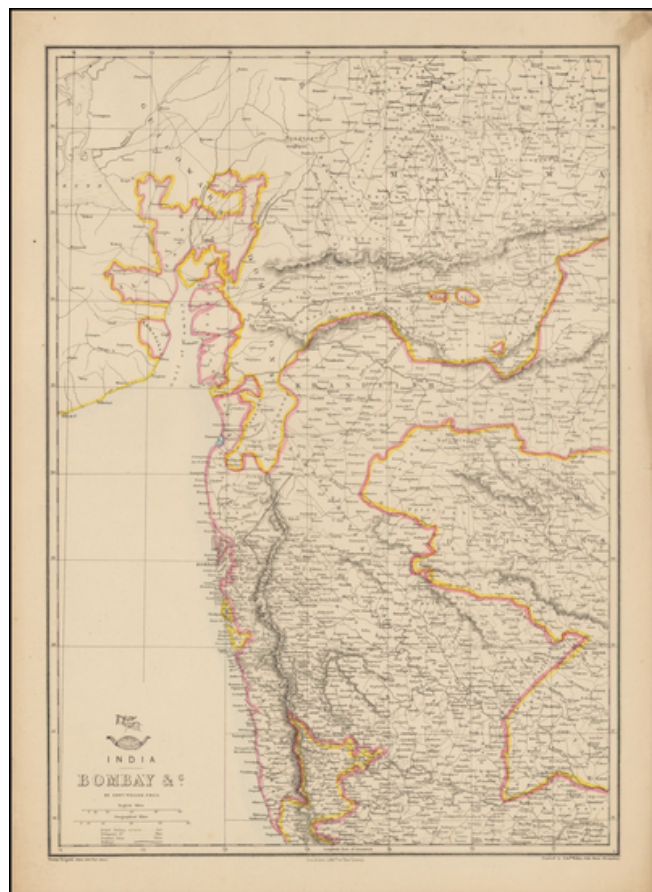

## Bombay &c.

**Stock#:** 43180  
**Map Maker:** Weller  
  
**Date:** 1858 circa  
**Place:** London  
**Color:** Outline Color  
**Condition:** VG  
**Size:** 17 x 12 inches  
  
**Price:** \$ 125.00

### Description:

Highly detailed map of Bombay, from the *Weekly Dispatch Atlas*.

'*The Weekly Dispatch*' newspaper between the years 1856 and 1862, included in each edition, a map of a part of the world. During this period a total of 118 maps were issued. The maps bear the distinctive sign of a half globe with the figure of Mercury above. The engravers varied but included John Dower and Edward Weller.

In 1863 '*The Dispatch Atlas*' was published which contained a series of English county maps. The two were combined in 1865 as '*Cassell's Complete Atlas*', with many maps in a large scale of areas not often seen, including a number a town plans.