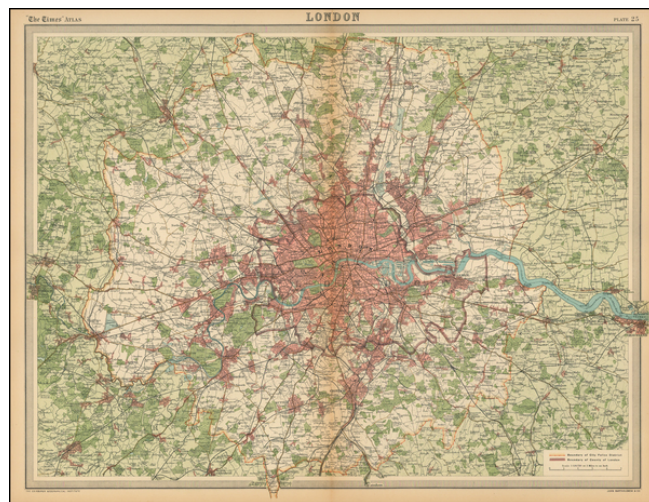

## London

**Stock#:** 43171  
**Map Maker:** Times Atlas  
**Date:** 1895  
**Place:** London  
**Color:** Color  
**Condition:** VG+  
**Size:** 18 x 22 inches  
**Price:** SOLD

### Description:

Detailed map of the area around London, from the John Bartholemew's *Times Atlas*, one of the most important atlases of the early 20th Century.