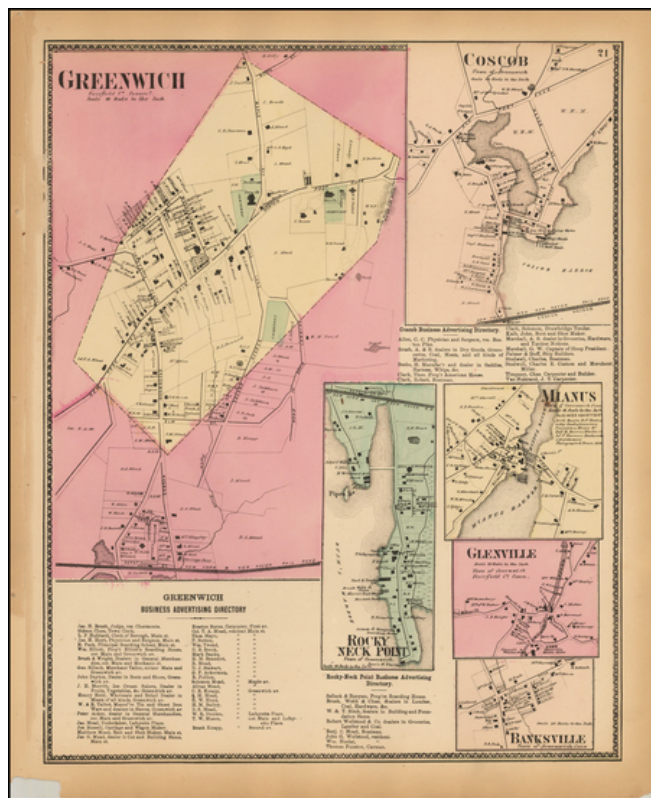

Barry Lawrence Ruderman Antique Maps Inc.

7407 La Jolla Boulevard
La Jolla, CA 92037

www.raremaps.com

(858) 551-8500
blr@raremaps.com

Greenwich / Coscob / Mianus / Rocky Neck Point / Glenville / Banksville

Stock#: 43099
Map Maker: Beers
Date: 1867 circa
Place: New York
Color: Hand Colored
Condition: VG
Size: 16 x 13 inches
Price: SOLD

Description:

Detailed 19th Century plans of Greenwich, etc.

Detailed Condition: