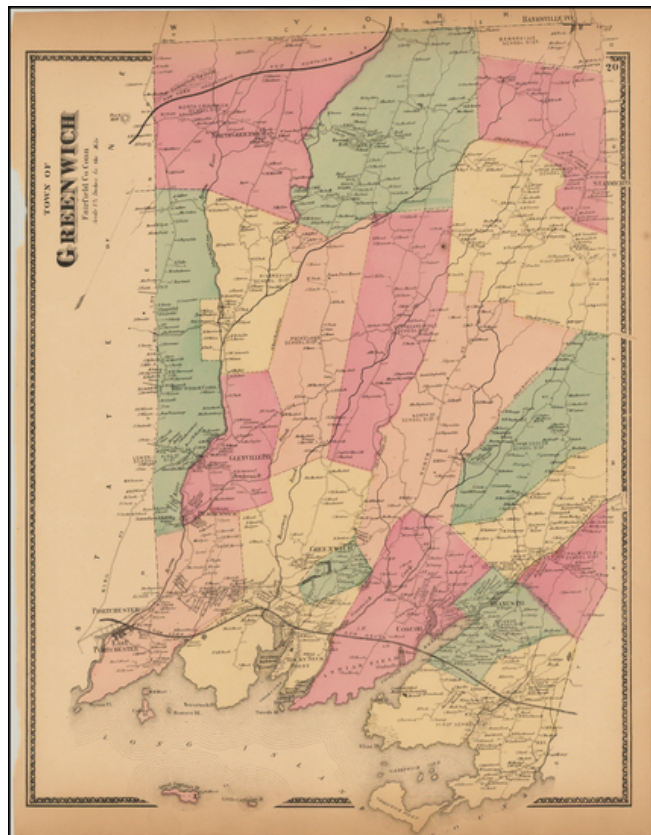

Barry Lawrence Ruderman Antique Maps Inc.

7407 La Jolla Boulevard
La Jolla, CA 92037

www.raremaps.com

(858) 551-8500
blr@raremaps.com

Town of Greenwich Fairfield County, Conn.

Stock#: 43097
Map Maker: Beers
Date: 1867 circa
Place: New York
Color: Hand Colored
Condition: VG
Size: 15 x 12 inches
Price: SOLD

Description:

Detailed 19th Century map of Greenwich Township, showing towns, villages, land owners, roads, etc.

Detailed Condition: