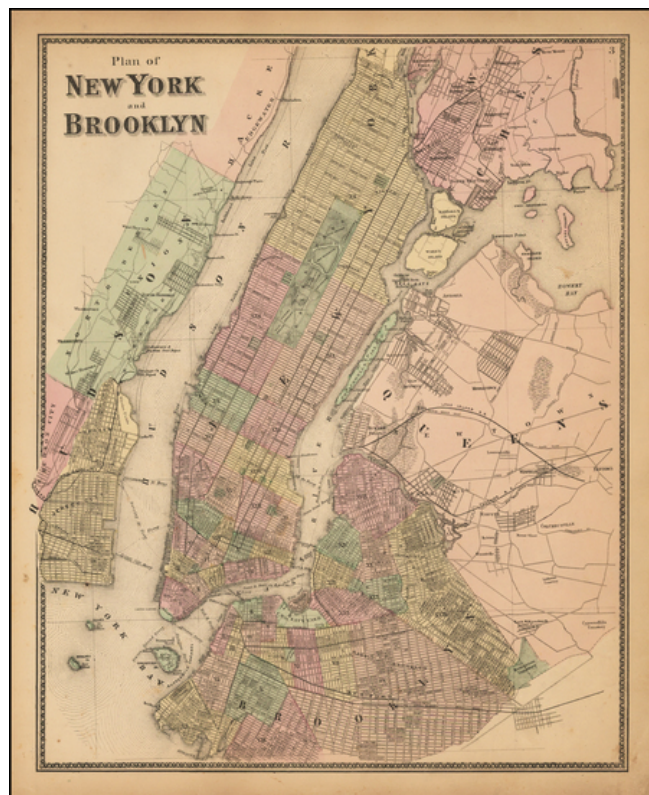

Barry Lawrence Ruderman Antique Maps Inc.

7407 La Jolla Boulevard
La Jolla, CA 92037

www.raremaps.com

(858) 551-8500
blr@raremaps.com

Plan of New York and Brooklyn

Stock#: 43095
Map Maker: Beers
Date: 1867 circa
Place: New York
Color: Hand Colored
Condition: VG
Size: 16 x 13 inches
Price: SOLD

Description:

Detailed 19th Century plan of Manhattan, Brooklyn and adjoining Boroughs, published in New York.

The map is colored by wards, and shows Ferrys, Bridges, Streets, Islands, Railroad lines and other features in meticulous detail.