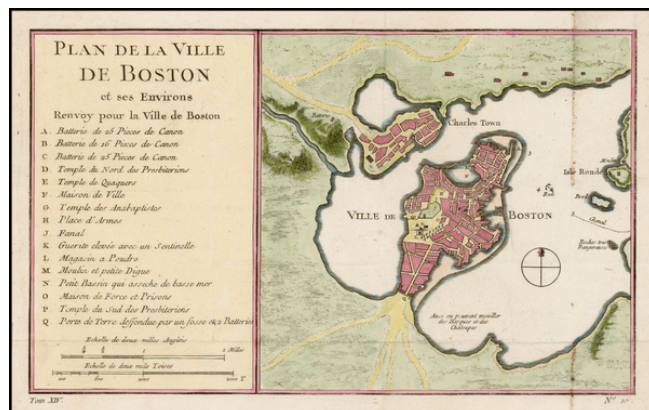

**Barry Lawrence Ruderman
Antique Maps Inc.**

7407 La Jolla Boulevard
La Jolla, CA 92037

www.raremaps.com

(858) 551-8500
blr@raremaps.com

Plan De La Ville De Boston et ses Environs

Stock#: 42999
Map Maker: Bellin
Date: 1764
Place: Paris
Color: Hand Colored
Condition: VG
Size: 10.5 x 6.5 inches
Price: \$395.00

Description:

One of the earliest obtainable town plans of Boston, from Bellin's *Histoire General des Voyages*.

Shows Boston 12 years prior to the start of the American Revolution. Fine dark impression, wide margins and marvelous color.

Detailed Condition:

Minor staining on one fold.