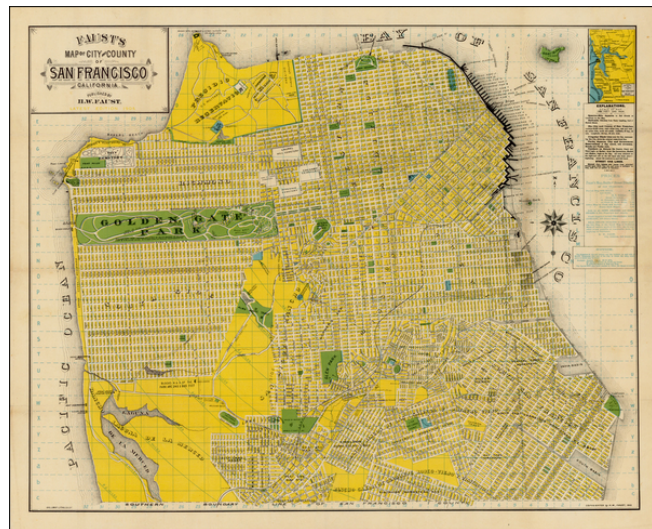

Stock#: 42873
Map Maker: Faust
Date: 1904
Place: San Francisco
Color: Color
Condition: VG+
Size: 29 x 23 inches
Price: SOLD

Description:

Fine example of Faust's map of San Francisco, one of the most striking and detailed pocket maps of the period.

Faust's map provides a highly detailed look at San Francisco at the beginning of the 20th Century and on the eve of San Francisco's great earthquake of 1906. This map has an inset showing a broader view of the Bay area, and a legend that explains some of the features of the map, such as ward boundaries and street car routes.

Henry W. Faust issued at least 17 editions of his map of San Francisco both in pocket form (accompanied by a street directory, city guide, or both, or neither) and as wall maps. All editions of this map are uncommon and sought after.