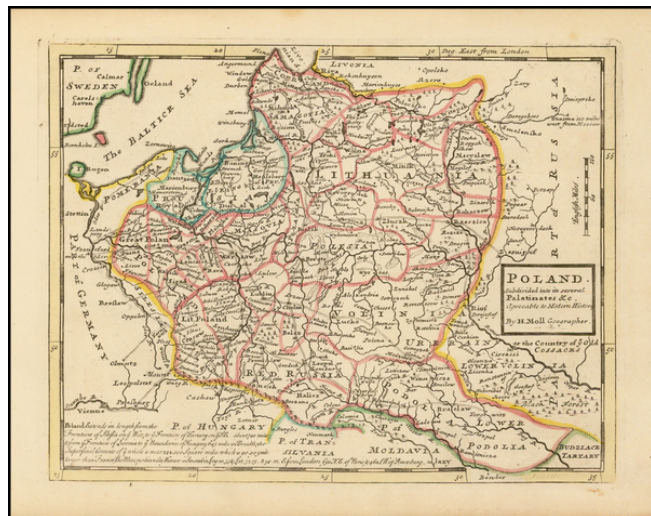

Barry Lawrence Ruderman Antique Maps Inc.

7407 La Jolla Boulevard
La Jolla, CA 92037

www.raremaps.com

(858) 551-8500
blr@raremaps.com

Poland. Subdivided into its several Palatinates &c. . .

Stock#: 42803
Map Maker: Moll
Date: 1715 circa
Place: London
Color: Hand Colored
Condition: VG
Size: 10 x 8 inches
Price: SOLD

Description:

Detailed map of Poland, divided into Palatinates, which apparently appeared in an early edition of Moll's *Atlas Minor*.

Detailed Condition: