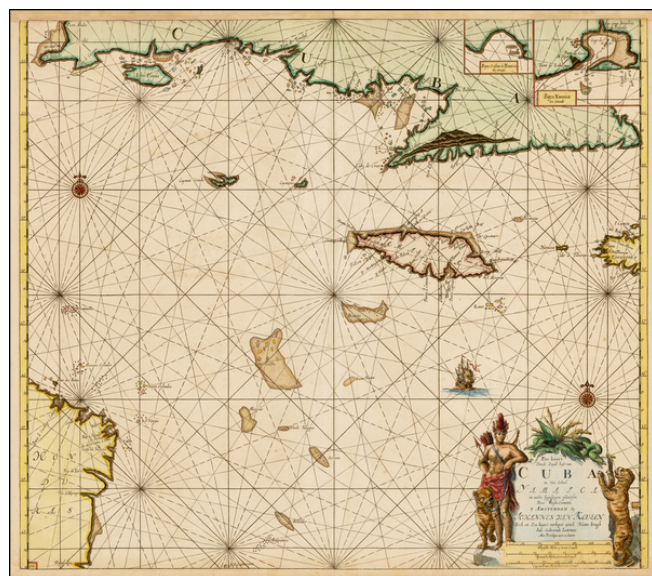

Barry Lawrence Ruderman Antique Maps Inc.

7407 La Jolla Boulevard
La Jolla, CA 92037

www.raremaps.com

(858) 551-8500
blr@raremaps.com

Pas kaart Vande Zuyd kust van Cuba en Van Geheel Yamaica en andre bygeleegen plaatsen Door Vooght Geometra . . . [includes Cayman Islands]

Stock#: 42529
Map Maker: Van Keulen
Date: 1695 circa
Place: Amsterdam
Color: Hand Colored
Condition: VG+
Size: 23 x 20 inches
Price: \$1,700.00

Description:

Decorative full color example of Van Keulen's map centered on Jamaica and the Cayman Islands and showing most of Cuba, along with parts of Hispaniola and Honduras.

One of the most detailed treatments of the Cayman Islands to appear on a 17th Century Dutch sea chart.

Includes decorative cartouche with Indian and two tigers, sailing ship, two compass roses and rhumb lines.

Insets of Oristan Bay and Yamaica Bay.

Detailed Condition: