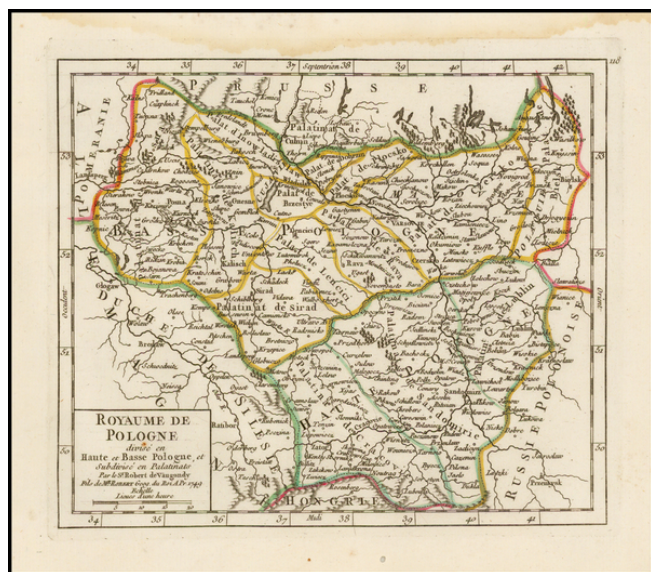

Barry Lawrence Ruderman Antique Maps Inc.

7407 La Jolla Boulevard
La Jolla, CA 92037

www.raremaps.com

(858) 551-8500
blr@raremaps.com

Royaume de Pologne divisee en Haute et Base Pologne, et Subdivise en Palatinats. . . 1749

Stock#: 42074
Map Maker: de Vaugondy
Date: 1749
Place: Paris
Color: Hand Colored
Condition: VG
Size: 6.5 x 7.5 inches
Price: \$ 145.00

Description:

Striking example of De Vaugondy's map of the Kingdom of Poland, from his *Atlas Portatif, Universel et Militaire*. . . , first published in Paris in 1748.

Detailed Condition:

Water staining top border above image.