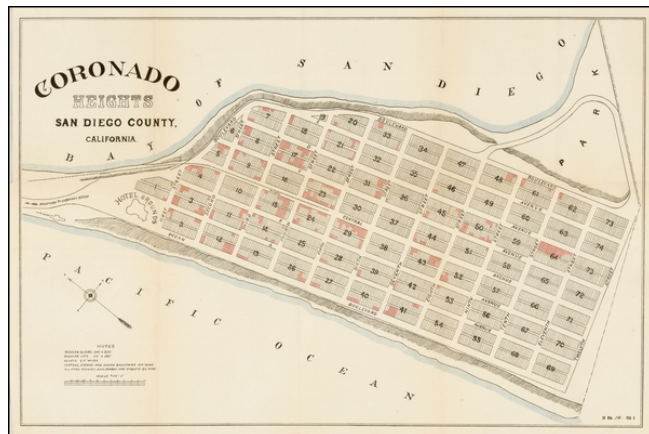

Barry Lawrence Ruderman Antique Maps Inc.

7407 La Jolla Boulevard
La Jolla, CA 92037

www.raremaps.com

(858) 551-8500
blr@raremaps.com

Coronado Heights. San Diego County, California.

Stock#: 41988
Map Maker: United States GPO
Date: 1890 circa
Place: Washington
Color: Color
Condition: VG+
Size: 20 x 13 inches
Price: \$ 245.00

Description:

Rare plan of the north end of Imperial Beach, which at the time was planned as a community to be called Coronado Heights, just south of Coronado and the Strand.

Located immediately south of the Strand, Coronado Heights would ultimately become a part of Imperial Beach.