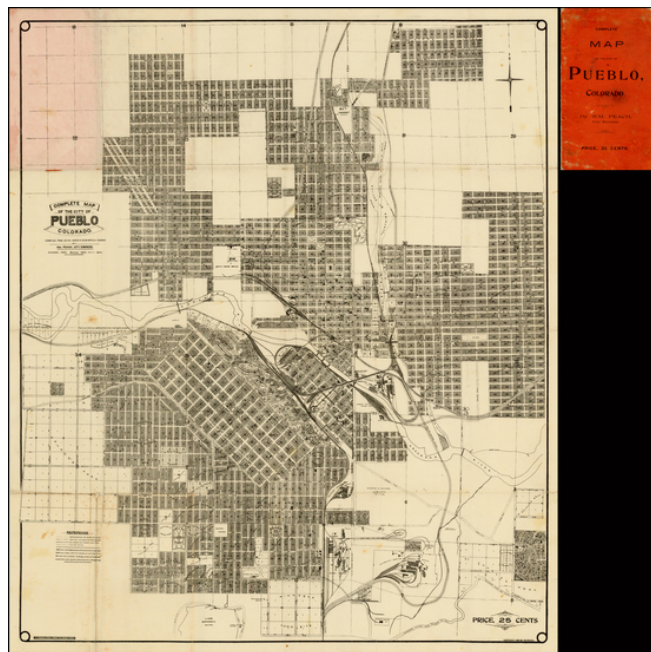

**Barry Lawrence Ruderman  
Antique Maps Inc.**

7407 La Jolla Boulevard  
La Jolla, CA 92037

www.raremaps.com

(858) 551-8500  
blr@raremaps.com

**Complete Map of The City of Pueblo Colorado. Compiled From Actual Surveys & The  
Official Records By Wm. Peach. City Engineer. August 1900 . . .**

**Stock#:** 41753  
**Map Maker:** Peach  
**Date:** 1900  
**Place:** Pueblo, Colorado  
**Color:** Uncolored  
**Condition:** VG  
**Size:** 22.5 x 26 inches  
**Price:** SOLD

**Description:**

Detailed early map of the City of Pueblo, Colorado, printed by the Pueblo Litho. & Print Co. of Pueblo, Colorado.

Fine detailed map of Pueblo, prepared by William Peach, the City Engineer. This is the first of several plans of Pueblo published by Peach.

The map is quite rare. OCLC locates only 2 examples (Denver Public Library and University of Chicago).

**Detailed Condition:**

Pocket map. Several minor fold breaks, expertly repaired on verso.