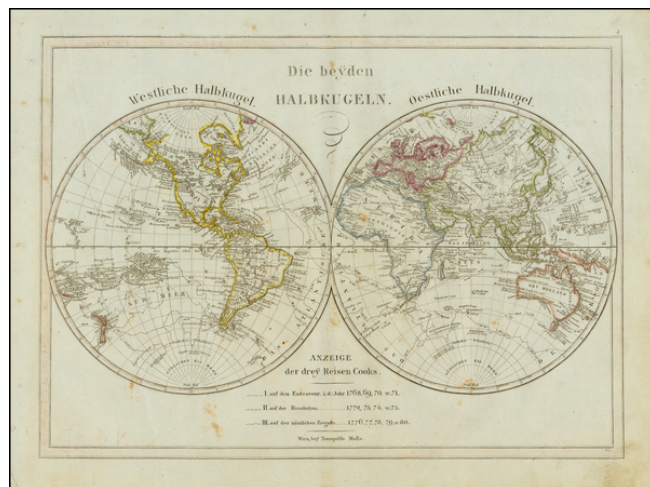

## Die beyden Halbkugeln.

**Stock#:** 41607  
**Map Maker:** Mollo  
**Date:** 1790 circa  
**Place:** Vienna  
**Color:** Hand Colored  
**Condition:** VG  
**Size:** 18 x 13.5 inches  
**Price:** SOLD

### Description:

Detailed double hemisphere map of the World, tracking the voyages of Captain James Cook.

The Northwest Coast of America pre-dates the discoveries of James Vancouver. Discovery of Hawaii is noted.