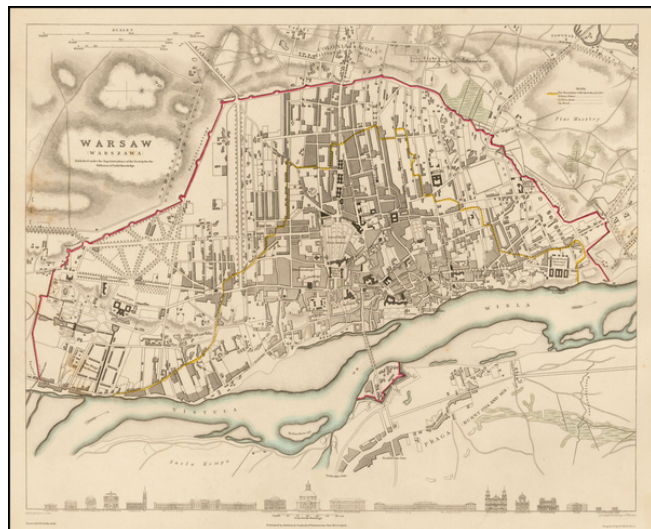

Barry Lawrence Ruderman Antique Maps Inc.

7407 La Jolla Boulevard
La Jolla, CA 92037

www.raremaps.com

(858) 551-8500
blr@raremaps.com

Warsaw (Warszawa)

Stock#: 41119
Map Maker: SDUK
Date: 1831
Place: LONDON
Color: Outline Color
Condition: VG+
Size: 15.5 x 12 inches
Price: SOLD

Description:

Highly detailed town plan of Warsaw, including profile views of 16 major buildings across the bottom of the map.

One of the best published in a commercial atlas in the 19th Century. First edition. Includes profiles of a number of the major buildings at the bottom.