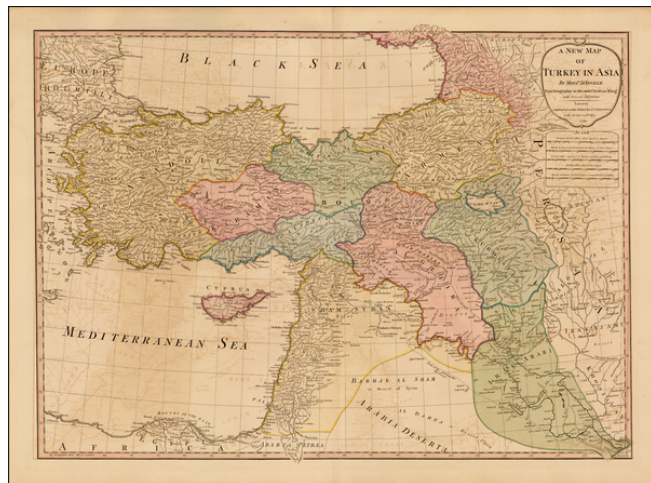

Barry Lawrence Ruderman Antique Maps Inc.

7407 La Jolla Boulevard
La Jolla, CA 92037

www.raremaps.com

(858) 551-8500
blr@raremaps.com

A New Map of Turkey in Asia . . . 1794 (shows Cyprus)

Stock#: 41011
Map Maker: Laurie & Whittle
Date: 1794
Place: London
Color: Outline Color
Condition: VG
Size: 28 x 20 inches
Price: SOLD

Description:

Interesting large regional map of Asia Minor, Cyprus, the Holy Land and the Middle East, extending from the Eastern Mediterranean and Greece, to Kurdistan and Khosistan, centered on Cyprus and Asia Minor.

Extremely detailed.

Detailed Condition:

Minor offsetting