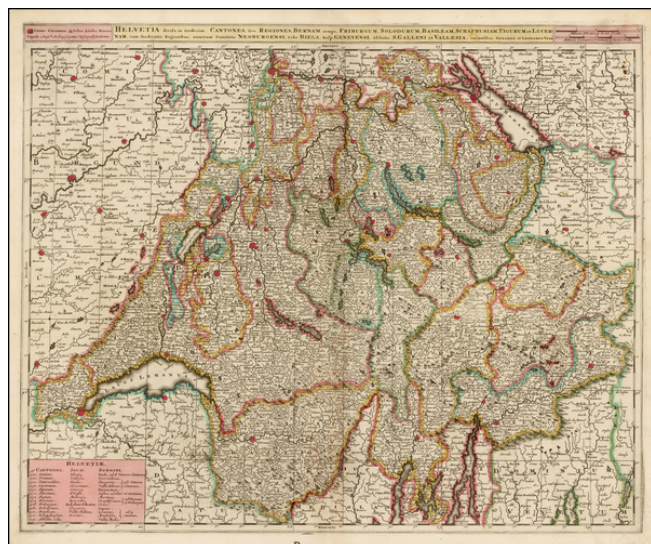

**Barry Lawrence Ruderman  
Antique Maps Inc.**

7407 La Jolla Boulevard  
La Jolla, CA 92037

www.raremaps.com

(858) 551-8500  
blr@raremaps.com

**Helvetia divisa in tredecim Cantones, sive Regiones Bernam nempe, Friburgum,  
Solodurum, Basileam, Schafhusiam, Tigurum et Lucernam cum foederatis Regionibus,  
numirum Comitatu Neoburgensi, Urbe Biela, Resp. Genevensi, Abbatia S. Galleni, et  
Vallesia . . .**

**Stock#:** 40806  
**Map Maker:** Valk  
**Date:** 1710 circa  
**Place:** Amsterdam  
**Color:** Hand Colored  
**Condition:** VG+  
**Size:** 16.5 x 23.5 inches  
**Price:** SOLD

**Description:**

Highly detailed map of Switzerland, divided into its 13 Cantons, published by Gerard and Leonard Valk.

The key at the lower left identifies the 13 Canton and the dates each was created between 1320 and 1513.

**Detailed Condition:**