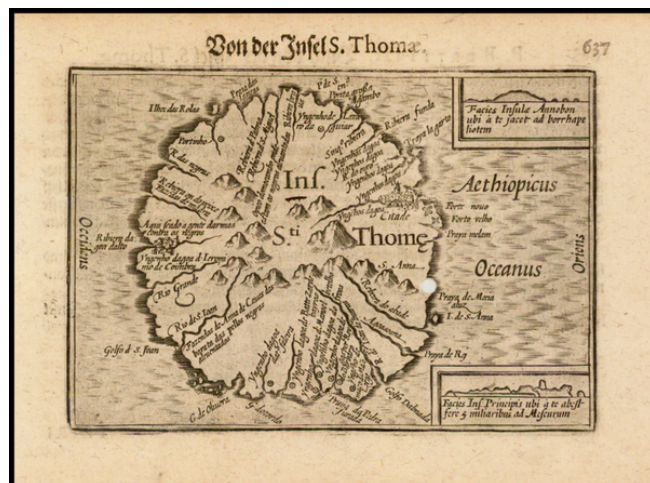

Barry Lawrence Ruderman Antique Maps Inc.

7407 La Jolla Boulevard
La Jolla, CA 92037

www.raremaps.com

(858) 551-8500
blr@raremaps.com

Ins. Sti. Thome

Stock#: 40281
Map Maker: Langenes
Date: 1612
Place: Amsterdam
Color: Uncolored
Condition: VG
Size: 5 x 3.5 inches
Price: \$125.00

Description:

Nice example of this early state of Barent Langenes map of the island of St. Thomas, which first appeared in the 1598 edition of Langenes *Caert-Thresoor*, published in Middelburg.

Langenes's map was first issued in his *Caert-Thresoor* and later re-published by Bertius in his *Tabularum Geographicarum*, beginning in 1600, with the total number of appearances of this map running to no less than 12 appearances between 1598 and 1650 in the two works by Langenes and Bertius .

Detailed Condition:

One minor wormhole