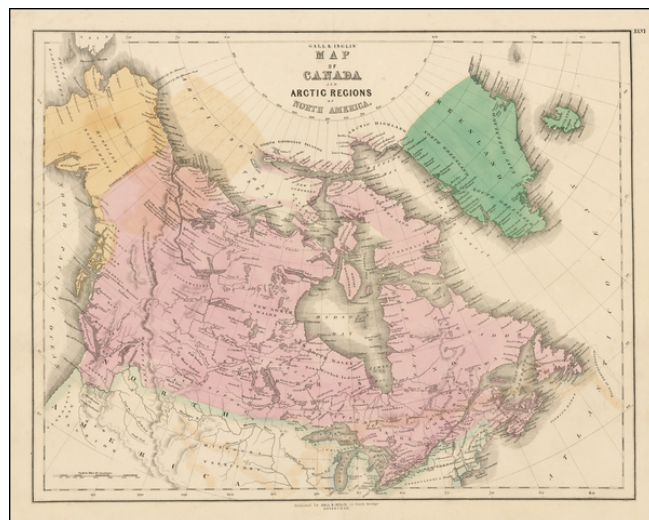

Barry Lawrence Ruderman Antique Maps Inc.

7407 La Jolla Boulevard
La Jolla, CA 92037

www.raremaps.com

(858) 551-8500
blr@raremaps.com

Gall & Inglis' Map of Canada and Arctic Regions of North America

Stock#: 39868
Map Maker: Gall & Inglis
Date: 1850 circa
Place: Edinburgh
Color: Hand Colored
Condition: VG+
Size: 22 x 17 inches
Price: SOLD

Description:

Decorative map of Canada and the Arctic Regions, published by Gall & Ingalls.

The map shows the extent of the search for the Northwest Passage and the progressive knowledge of the interior of Canada, Alaska and the Polar Regions.