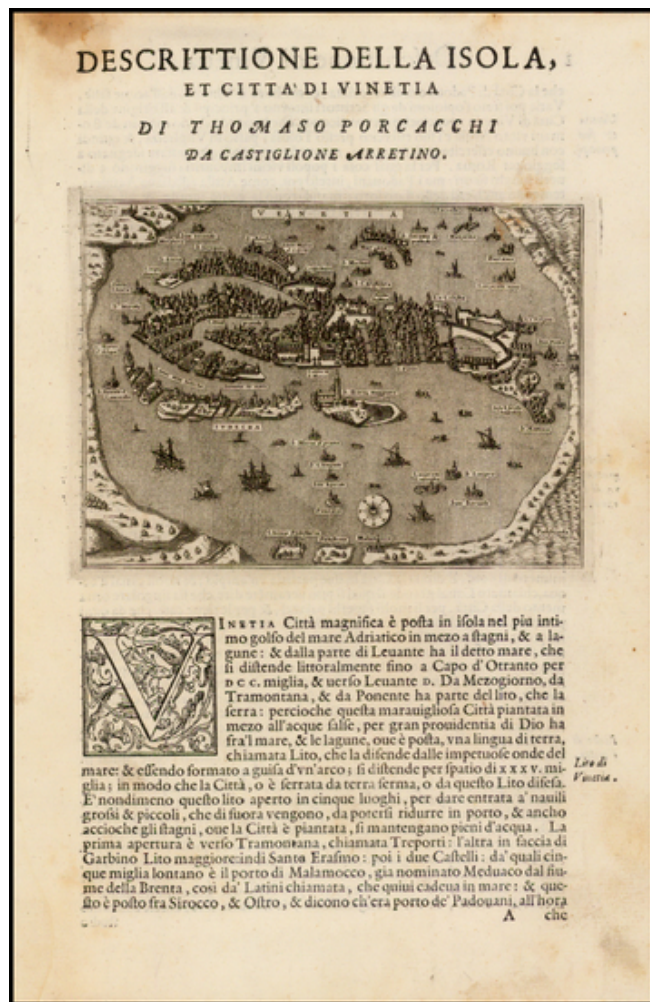

**Barry Lawrence Ruderman  
Antique Maps Inc.**

7407 La Jolla Boulevard  
La Jolla, CA 92037

www.raremaps.com

(858) 551-8500  
blr@raremaps.com

**Venetia**

**Stock#:** 39417  
**Map Maker:** Porcacchi  
**Date:** 1572  
**Place:** Venice  
**Color:** Uncolored  
**Condition:** VG  
**Size:** 7 x 5 inches  
**Price:** SOLD

**Description:**

Fine early plan of the Lagoon of Venice, with numerous sailing ships, framed by land.

From Porcacchi's L'Isole Piu Famose del Mondo, one of the most popular Isolario's of the 16th Century. Italian text below map and on the verso.