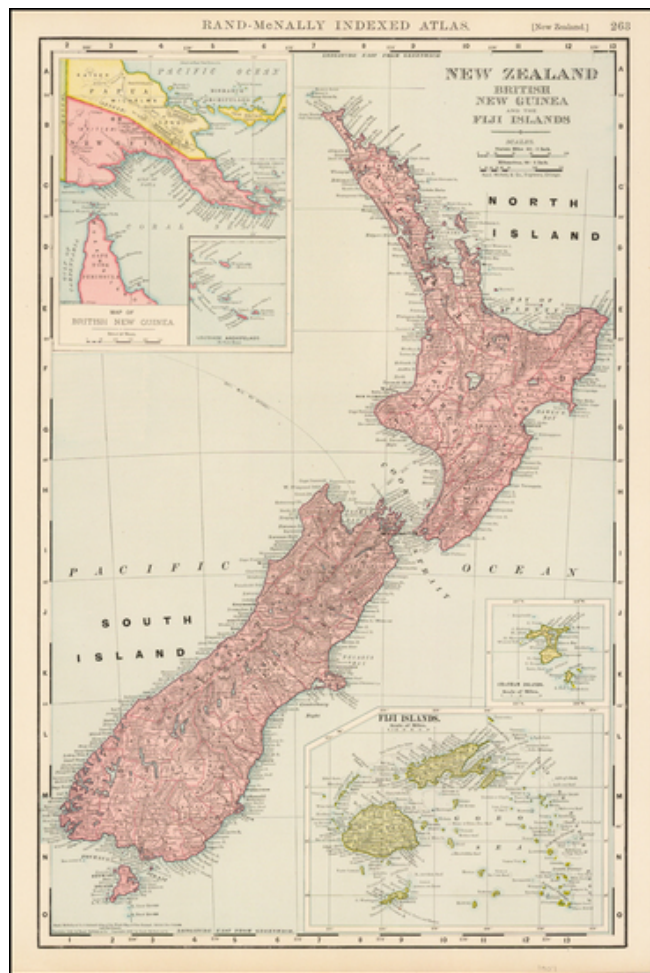

Barry Lawrence Ruderman Antique Maps Inc.

7407 La Jolla Boulevard
La Jolla, CA 92037

www.raremaps.com

(858) 551-8500
blr@raremaps.com

Map of New Zealand, Tasmania and the Fiji Islands.

Stock#: 39398
Map Maker: Rand McNally & Company
Date: 1892
Place: Chicago
Color: Color
Condition: VG+
Size: 12.5 x 19.5 inches
Price: SOLD

Description:

Highly detailed map of New Zealand, showing towns, roads, mountains, topography, lakes, counties, islands, rivers, etc.

Large insets of Fiji and British New Guinea.

Detailed Condition:

Drawer Ref: Rand McNally
(Misc. 4)