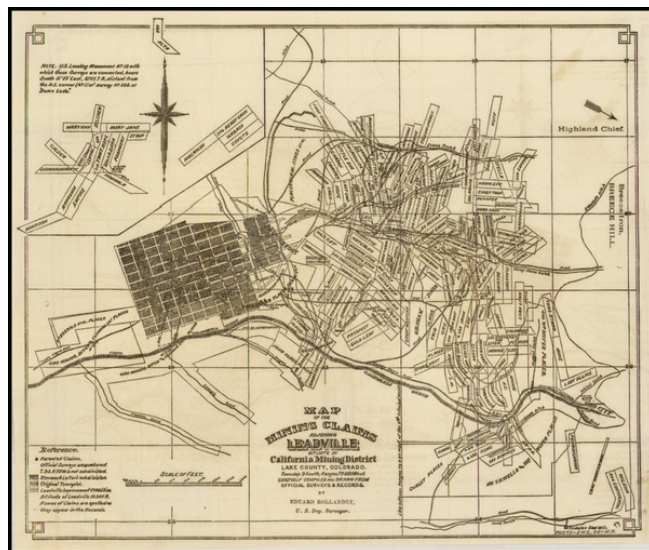

Barry Lawrence Ruderman Antique Maps Inc.

7407 La Jolla Boulevard
La Jolla, CA 92037

www.raremaps.com

(858) 551-8500
blr@raremaps.com

Map of the Mining Claims Adjoining Leadville Situate in California Mining District Lake Colorado

Stock#: 39368
Map Maker: Rollandet
Date: 1875 circa
Place: Denver
Color: Uncolored
Condition: VG+
Size: 8 x 7 inches
Price: SOLD

Description:

Detailed map of the area around Leadville, during one of its major mining booms.