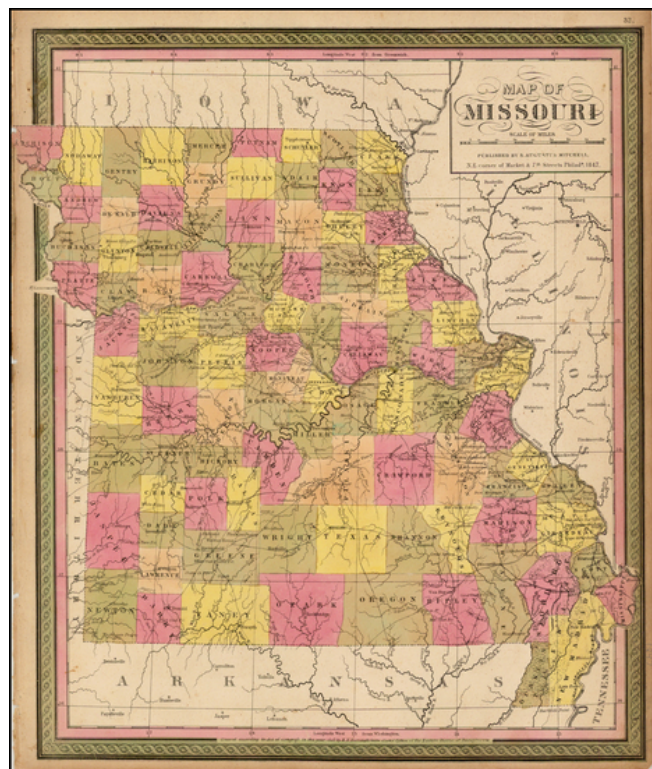

Barry Lawrence Ruderman Antique Maps Inc.

7407 La Jolla Boulevard
La Jolla, CA 92037

www.raremaps.com

(858) 551-8500
blr@raremaps.com

Map of Missouri . . . 1847

Stock#: 39076
Map Maker: Mitchell
Date: 1847
Place: Philadelphia
Color: Hand Colored
Condition: VG
Size: 11 x 14 inches
Price: \$ 175.00

Description:

Detailed map of Missouri, hand colored by counties, and showing towns, roads, rivers, mountains, lakes, forts, Post Offices and other details.

From one of the leading map makers of the mid-19th Century.