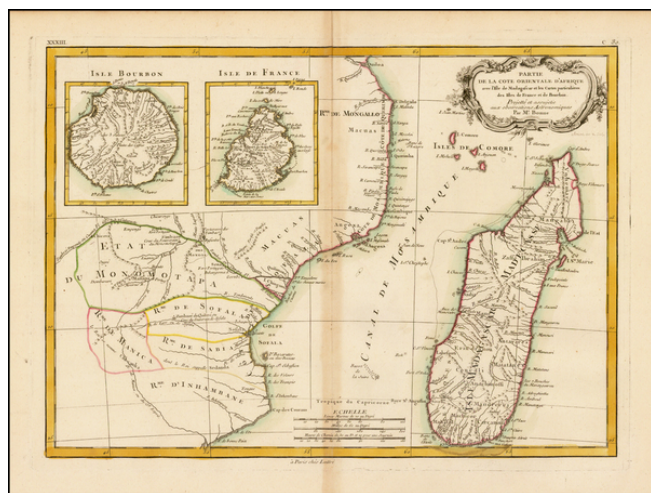

## Partie De La Cote Orientale D'Afrique avec l'Isle de Madagascar et le Cartes particulieres des Isles de France et de Bourbon . . .

**Stock#:** 38813  
**Map Maker:** Bonne / Lattré  
**Date:** 1772  
**Place:** Paris  
**Color:** Outline Color  
**Condition:** VG  
**Size:** 17 x 12 inches  
**Price:** SOLD

### Description:

Striking 18th Century map of the east coast of Africa, Madgacar, Mauritius and Reunion Island.

The map is divided into kingdoms and shows nice detail.

Rigobert Bonne would later become the Geographer to the King of France

### Detailed Condition:

Very faint discoloration at fold