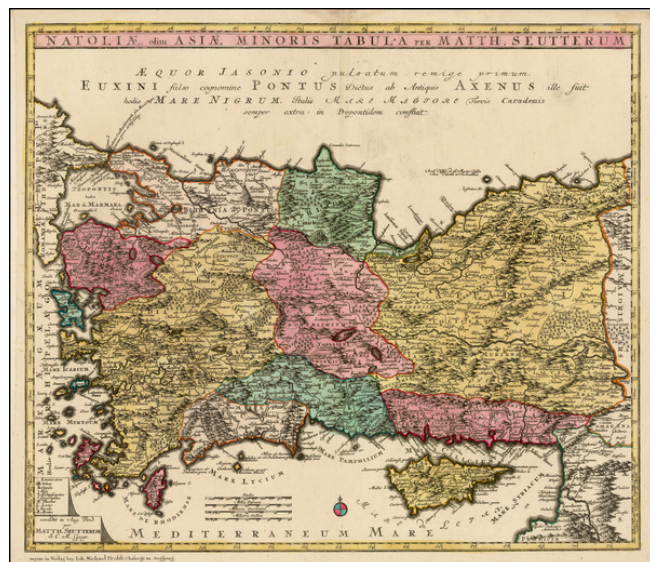

Barry Lawrence Ruderman Antique Maps Inc.

7407 La Jolla Boulevard
La Jolla, CA 92037

www.raremaps.com

(858) 551-8500
blr@raremaps.com

Natoliae, olim Asiae Minoris Tabula . . . (Includes Cyprus)

Stock#: 38394
Map Maker: Probst
Date: 1760 circa
Place: Augsburg
Color: Hand Colored
Condition: VG
Size: 18.5 x 21.5 inches
Price: SOLD

Description:

Rare Probst edition of Seutter's map of Cyprus, Asia Minor and environs, first published circa 1730.

This late edition was issued after Probst acquired Suetter's plates from his successor, Conrad Tobias Lotter.

The map provides a remarkably detailed image, including mountains, rivers, towns, roads, islands and other details.

Detailed Condition: