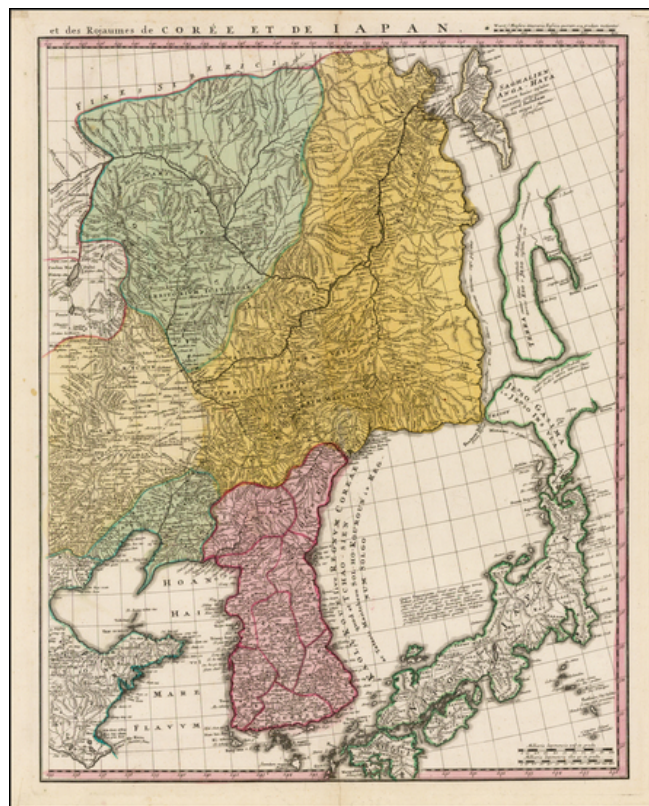

## et des Rojaumes de Corée et de Japan

**Stock#:** 38165  
**Map Maker:** Homann Heirs  
**Date:** 1730 circa  
**Place:** Nuremberg  
**Color:** Hand Colored  
**Condition:** VG+  
**Size:** 19 x 24 inches  
**Price:** \$795.00

### Description:

Fine example of the Homann Heir map of Korea, Japan, Manchuria and easternmost Russia, published in Nuremberg.

The map is the eastern sheet of a pair of maps published by the Homann Heirs showing China, Korea, Tartaria, Japan, etc.

The Kingdom of Korea is treated in fine detail, among the best larger format treatments of the region in the first part of the 18th Century.

The map was issued during the Joseon Dynasat, during the early years of the reign of King Yeongjo (1724-1776).