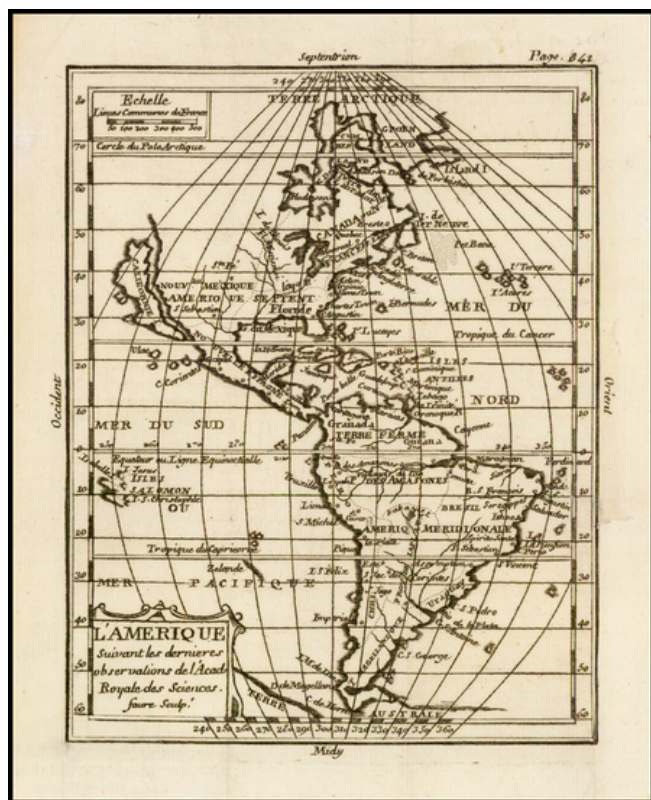

Barry Lawrence Ruderman Antique Maps Inc.

7407 La Jolla Boulevard
La Jolla, CA 92037

www.raremaps.com

(858) 551-8500
blr@raremaps.com

L'Amerique Suivant les dernier es observations de l'Acad. Royale des Sciences. [California as an Island]

Stock#: 38158gm
Map Maker: Buffier
Date: 1736 circa
Place: Paris
Color: Hand Colored
Condition: VG+
Size: 7 x 5.5 inches
Price: SOLD

Description:

Decorative map of America, showing California as an Island on the Sanson Projection.