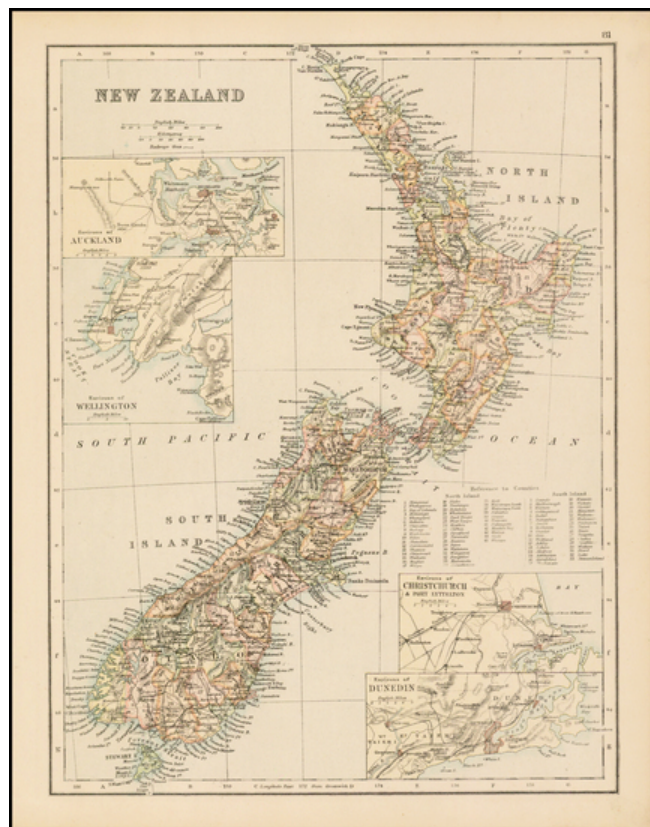

Barry Lawrence Ruderman Antique Maps Inc.

7407 La Jolla Boulevard
La Jolla, CA 92037

www.raremaps.com

(858) 551-8500
blr@raremaps.com

New Zealand (with Environs of Auckland)

Stock#: 38094
Map Maker: Blackie & Son
Date: 1860 circa
Place: Glasgow & Edinburgh
Color: Color
Condition: VG+
Size: 22 x 15 inches
Price: SOLD

Description:

Striking large format map of New Zealand, colored by counties, with a large inset map of the environs of Auckland.

Shows the progress of the railroad, both completed lines and lines under construction.