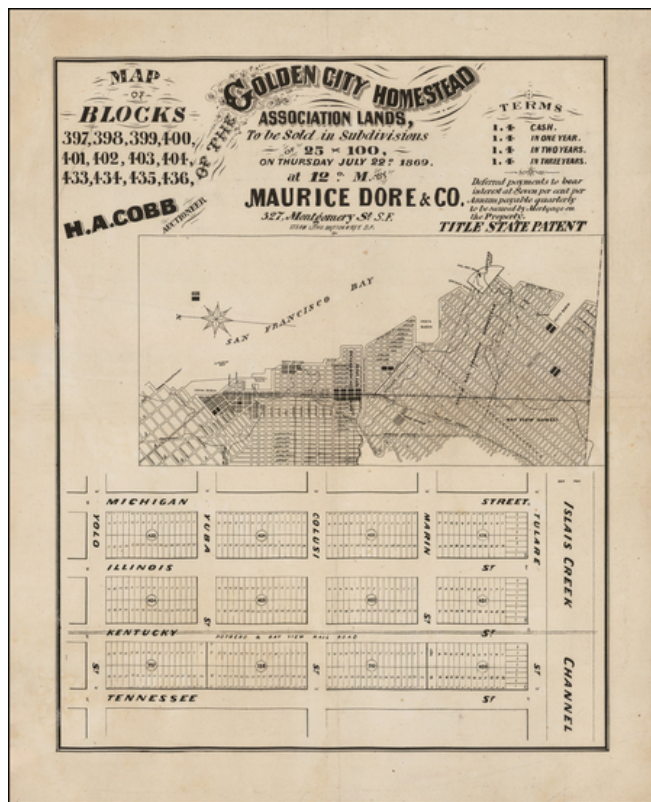

## Map of Blocks . . . of the Golden City Homestead Association Lands . . .

**Stock#:** 38031  
**Map Maker:** Britton & Rey  
**Date:** 1869  
**Place:** San Francisco  
**Color:** Uncolored  
**Condition:** VG  
**Size:** 17.5 x 22 inches  
**Price:** SOLD

### Description:

Detailed plan of the so-called Golden City Homestead Associations Lands in the Potrero Hill neighborhood of San Francisco, showing Lots for Sale by Auction by Maurice Dore & Co.

The map shows a neighborhood dissected by the Potrero & Bay View Rail Road, with a map of a section of San Francisco between China Basin and Central Basin in the North to South Basin.

### Detailed Condition:

Expertly repaired tear at center right margin, extending into the printed image.