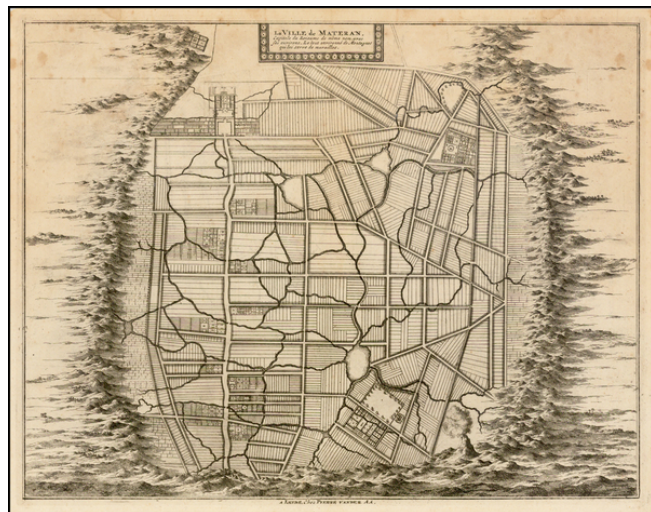

**Barry Lawrence Ruderman
Antique Maps Inc.**

7407 La Jolla Boulevard
La Jolla, CA 92037

www.raremaps.com

(858) 551-8500
blr@raremaps.com

La Ville de Materan, Capitale du Roiaume de Meme nom, avec ses environs

Stock#: 37984
Map Maker: van der Aa
Date: 1700 circa
Place: Leiden
Color: Uncolored
Condition: VG+
Size: 14 x 11 inches
Price: \$ 176.00

Description:

Rare plan of the city of Mataram on the Island of Lombok, immediately east of Bali in Indonesia.