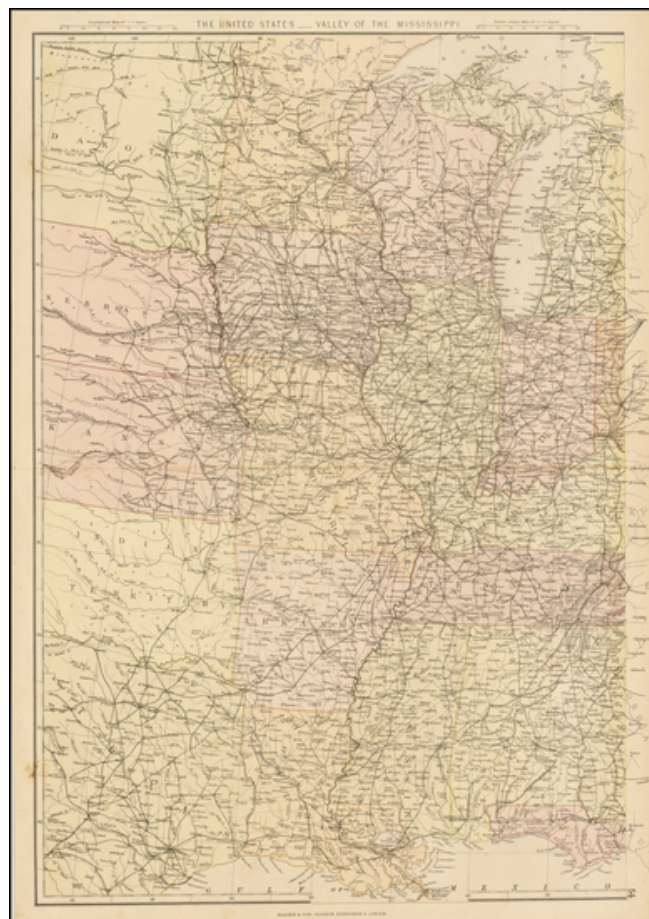

Barry Lawrence Ruderman Antique Maps Inc.

7407 La Jolla Boulevard
La Jolla, CA 92037

www.raremaps.com

(858) 551-8500
blr@raremaps.com

The United States--Valley of The Mississippi

Stock#: 37937gm
Map Maker: Blackie & Son
Date: 1875 circa
Place: Edinburgh
Color: Hand Colored
Condition: VG+
Size: 20 x 13 inches
Price: SOLD

Description:

Interesting mid-continent map, centered on the Mississippi River. Includes towns, roads, Indian tribes, railroads, and a host of other details.

The map illustrates the expansion of the railroad system into the plains, especially in the Dakotas, Kansas and Nebraska, as well as a nice depiction of the railroads in Texas.