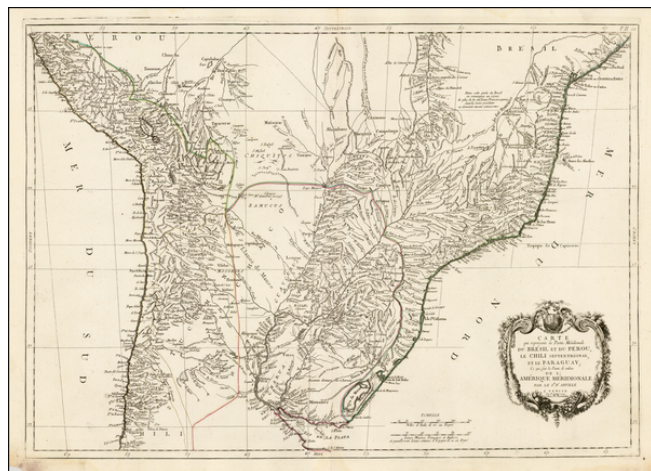

**Barry Lawrence Ruderman
Antique Maps Inc.**

7407 La Jolla Boulevard
La Jolla, CA 92037

www.raremaps.com

(858) 551-8500
blr@raremaps.com

**Carte qui represente la Partie Meridionale du Bresil et du Perou, Le Chili
Septentrional, et le Paraguay, Ce qui fait la Partie de milieu De L'Amerique Meridionale
. . . 1779**

Stock#: 37621
Map Maker: Santini
Date: 1779
Place: Venise
Color: Outline Color
Condition: VG+
Size: 21.5 x 17.5 inches
Price: \$245.00

Description:

Finely engraved map of the central part of South America, from Santini's Venetian edition of d'Anville's map from "Atlas Universel" printed in 1776-84.

The map includes much of Brazil, Peru, Chile and Paraguay.

Detailed Condition: