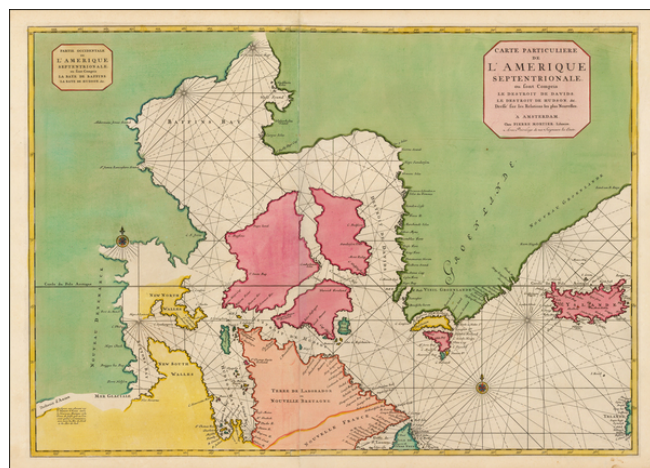

Stock#: 37620
Map Maker: Mortier
Date: 1695 circa
Place: Amsterdam
Color: Hand Colored
Condition: VG
Size: 32.5 x 23.5 inches
Price: \$675.00

Description:

Fine old color example of Pierre Mortier's large map of the Canadian Polar Regions, Greenland and Iceland, which appeared in his *Suite de Neptune Francois*.

Among the more remarkable elements of the map is the depiction of "Destroit d'Anian," showing the Straits of Anian extending from Button's Bay toward the Pacific Ocean, offering a hopeful passage to the Pacific Ocean via a remarkably southerly course for the period.

Detailed Condition:

Old Color. Minor separation at upper fold.