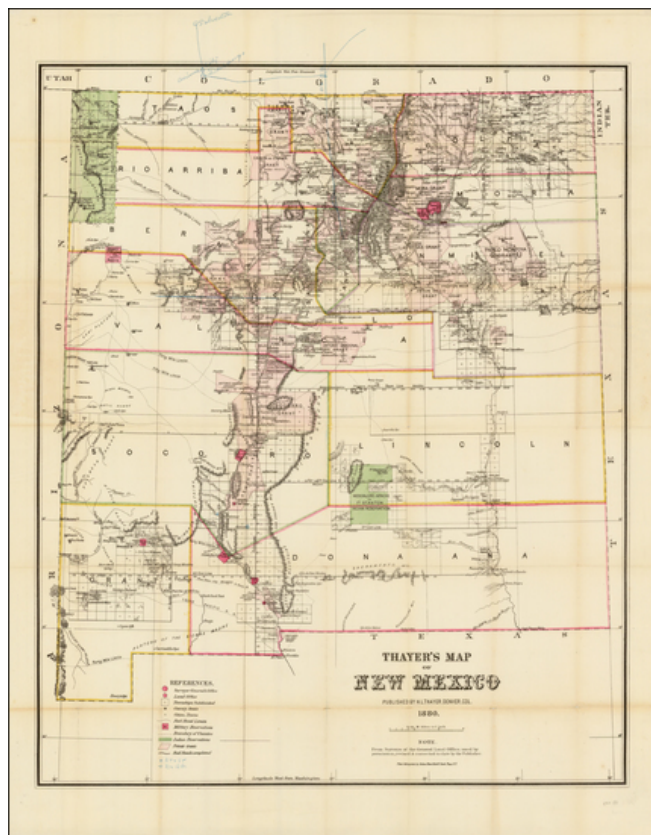

Barry Lawrence Ruderman Antique Maps Inc.

7407 La Jolla Boulevard
La Jolla, CA 92037

www.raremaps.com

(858) 551-8500
blr@raremaps.com

Thayer's Map of New Mexico . . . 1880

Stock#: 37433hfm
Map Maker: Thayer
Date: 1880
Place: Denver
Color: Outline Color
Condition: VG+
Size:
Price: SOLD

Description:

The Thomas W. Streeter copy of H.L. Thayer's rare early map of New Mexico Territory, published in Denver in 1880.

The Streeter copy includes annotations in blue pencil, identifying the two railroads in northwestern New Mexico and southwestern Colorado, the Denver & Rio Grande and Atchison Topeka & Santa Fe Railroads.

Detailed Condition:

Blue line annotations showing the routes of two railroads in northwestern New Mexico and southwestern Colorado