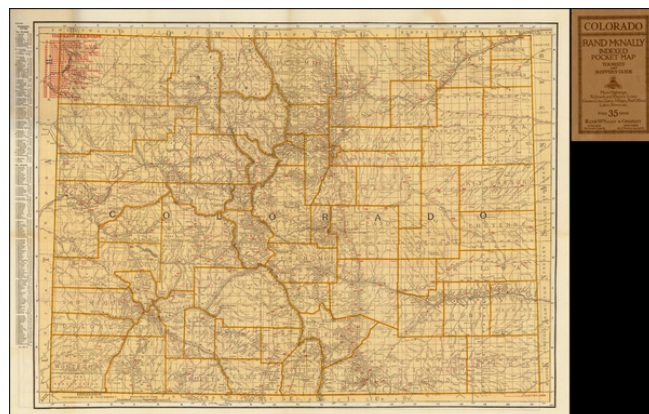

Barry Lawrence Ruderman Antique Maps Inc.

7407 La Jolla Boulevard
La Jolla, CA 92037

www.RareMaps.com

(858) 551-8500
blr@RareMaps.com

Rand, McNally & Co.'s Indexed Pocket Map of Colorado (Pocket Map)

Stock#: 37127dd
Map Maker: Rand McNally & Company
Date: 1921 circa
Place: Chicago
Color: Color
Condition: VG
Size: 25.5 x 19 inches
Price: \$125.00

Description:

Highly detailed separately issued pocket map of Colorado, showing counties, townships, towns, railroads (numbered), railway stations, rivers, lakes, etc.

Includes printed covers and text.

Early road map of Colorado on the verso.

Detailed Condition:

One tear, repaired on verso with non-archival tape.