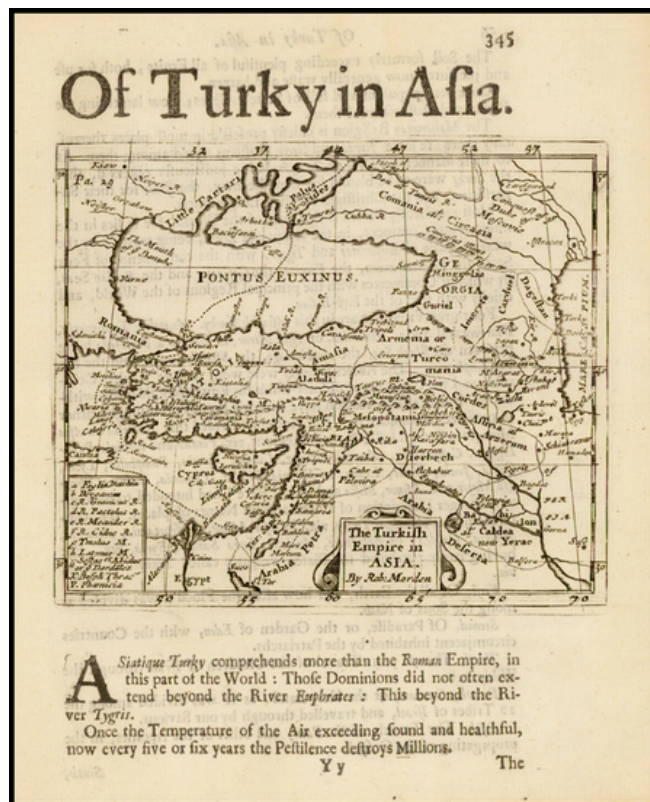

Barry Lawrence Ruderman Antique Maps Inc.

7407 La Jolla Boulevard
La Jolla, CA 92037

www.raremaps.com

(858) 551-8500
blr@raremaps.com

The Turkish Empire in Asia [shows Cyprus]

Stock#: 37050
Map Maker: Morden
Date: 1687
Place: London
Color: Uncolored
Condition: VG+
Size: 5 x 5 inches
Price: \$ 145.00

Description:

Rare early English map of the Turkish Empire in Asia, along with Cyprus and extending to the Caspian Sea and the Tigris and Euphrates Rivers.

This first map appeared in Modern's rare *Atlas Terestris*, first published in 1687.