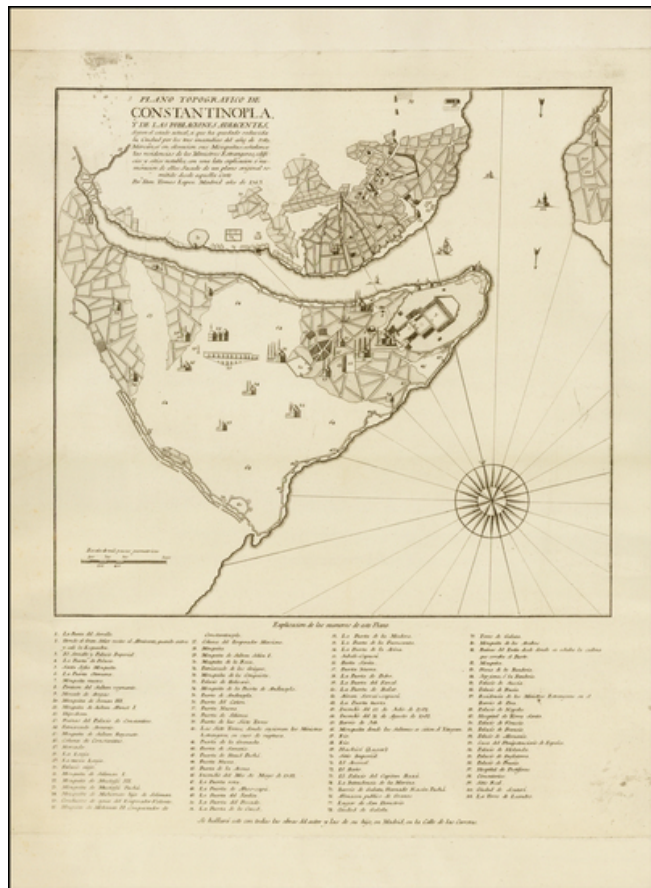

Barry Lawrence Ruderman Antique Maps Inc.

7407 La Jolla Boulevard
La Jolla, CA 92037

www.raremaps.com

(858) 551-8500
blr@raremaps.com

Plano Topografico De Constantinopla, y De Las Poblaciones Adiacentes . . . 1783

Stock#: 37036
Map Maker: López
Date: 1783
Place: Madrid
Color: Uncolored
Condition: VG+
Size: 21 x 15 inches
Price: SOLD

Description:

Rare separately issued plan of Istanbul, published by Tomas Lopez, the most important 18th Century Spanish mapmaker.

Includes a detailed key identifying 101 different points of interest.

This is the first time we have ever seen this plan on the market.

Detailed Condition: