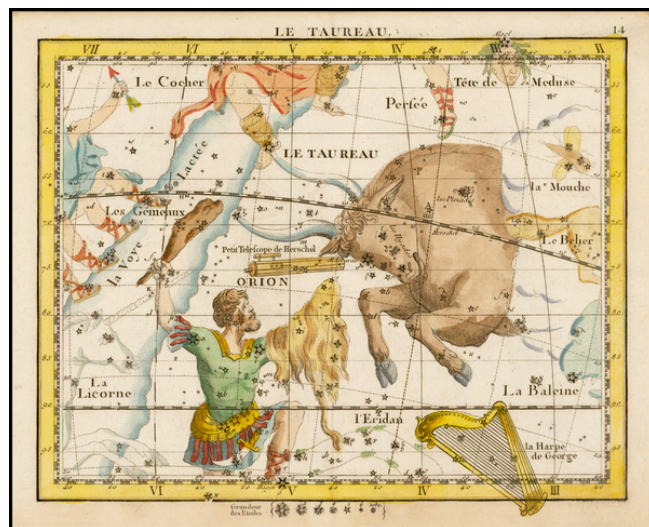

Barry Lawrence Ruderman Antique Maps Inc.

7407 La Jolla Boulevard
La Jolla, CA 92037

www.raremaps.com

(858) 551-8500
blr@raremaps.com

Le Taureau (Taurus)

Stock#: 36385
Map Maker: Flamsteed / Fortin
Date: 1776
Place: Paris
Color: Hand Colored
Condition: VG+
Size: 9 x 7 inches
Price: SOLD

Description:

Detailed star chart of the constellation Taurus and neighboring constellations, from Fortin's *Atlas Celeste de Flamsteed* . . . , published in Paris.

John Flamsteed was the first Astronomer Royal at the London Observatory, winning out over Edmund Halley and Isaac Newton. He made a copious and thorough study of the heavens, but refused to publish his works, despite the urgings of his colleagues, including Halley and Newton. Finally, his life's work was published posthumously in 1728, in what is now an extremely scarce to rare work.

This later French edition was a tremendous success and is perhaps the most popular French language Celestial Atlas of the 18th Century.

Detailed Condition: