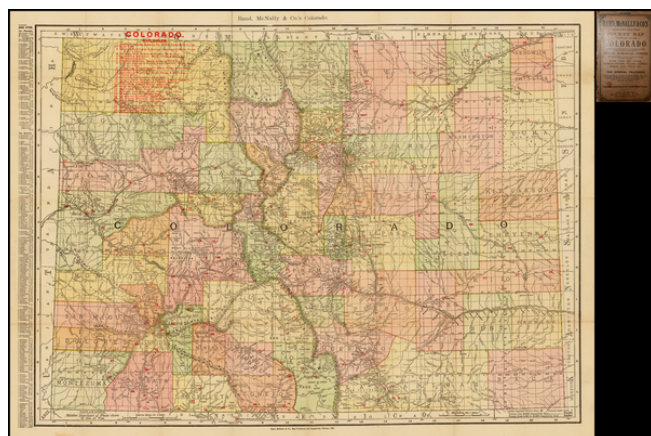

Barry Lawrence Ruderman Antique Maps Inc.

7407 La Jolla Boulevard
La Jolla, CA 92037

www.raremaps.com

(858) 551-8500
blr@raremaps.com

Rand, McNally & Co.'s Indexed County and Township Pocket Map and Shipper's Guide of Colorado (Pocket Map)

Stock#: 36314
Map Maker: Rand McNally & Company
Date: 1906
Place: Chicago
Color: Color
Condition: VG+
Size: 28.5 x 21.5 inches
Price: SOLD

Description:

Highly detailed separately issued pocket map of Colorado, showing counties, townships, towns, railroads (numbered), railway stations, rivers, lakes, etc.