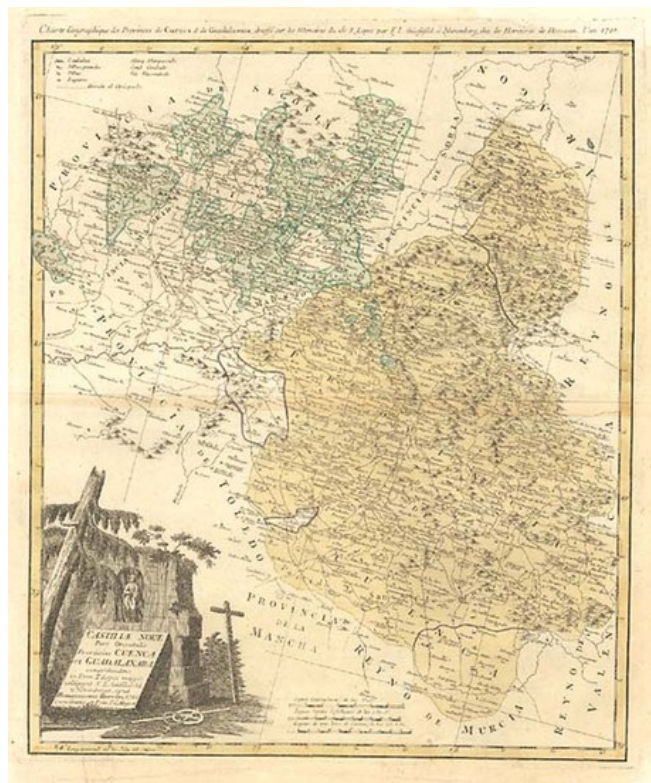

**Barry Lawrence Ruderman  
Antique Maps Inc.**

7407 La Jolla Boulevard  
La Jolla, CA 92037

www.raremaps.com

(858) 551-8500  
blr@raremaps.com

---

**Castiliae Novae Pars Orientalis Provincias Cuenca et Guadalaxara comprehendens ex  
Dom T. Lopez ... 1781**

**Stock#:** 3595  
**Map Maker:** Homann Heirs / López  
**Date:** 1781  
**Place:** Nuremberg  
**Color:** Hand Colored  
**Condition:** VG  
**Size:** 20 x 17 inches  
**Price:** SOLD

**Description:**

Highly detailed regional map of Spain, from Segovia and Aragon to Cuenca. Shows towns, roads, rivers, mountains, lakes, etc.

**Detailed Condition:**