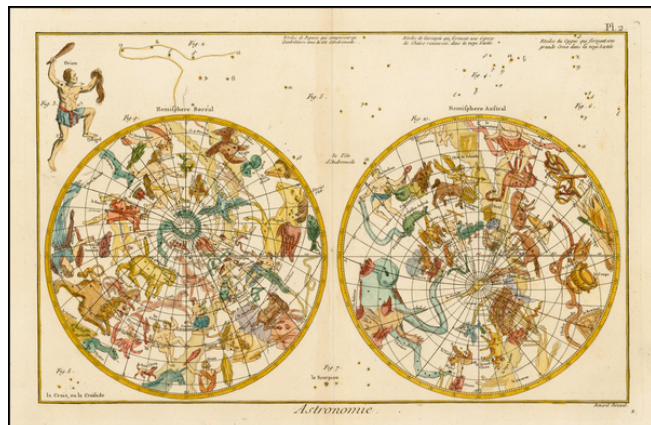

Barry Lawrence Ruderman Antique Maps Inc.

7407 La Jolla Boulevard
La Jolla, CA 92037

www.raremaps.com

(858) 551-8500
blr@raremaps.com

Astronomie (double hemisphere Celestial map of Northern and Southern Hemispheres)

Stock#: 35713
Map Maker: Diderot
Date: 1772
Place: Paris
Color: Hand Colored
Condition: VG+
Size: 14.5 x 9 inches
Price: SOLD

Description:

Striking example of this fine pair of celestial hemispheres, with explanations of the symbols in the margins.

The engraving appeared in Diderot's monumental *Encyclopedie*.

Detailed Condition: