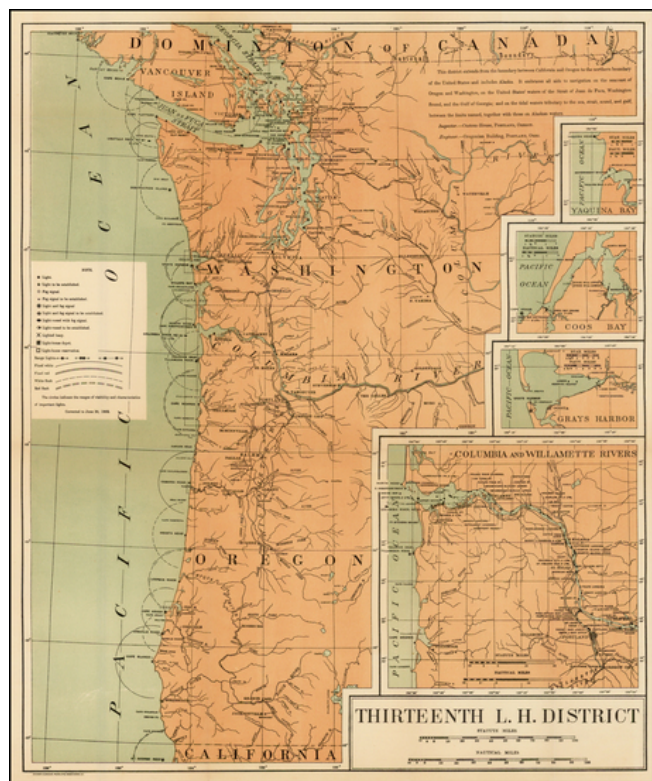

Barry Lawrence Ruderman Antique Maps Inc.

7407 La Jolla Boulevard
La Jolla, CA 92037

www.raremaps.com

(858) 551-8500
blr@raremaps.com

Thirteenth L.H. District (Oregon & Washington with insets of Yaquina Bay, Coos Bay, Grays Harbor and the Columbia and Willamette River Valleys)

Stock#: 35550
Map Maker: Graham
Date: 1903 circa
Place: Washington
Color: Color
Condition: VG+
Size: 16 x 19 inches
Price: SOLD

Description:

Rare map of the 12th Lighthouse District, showing the major harbors in the Northwest and locating the lighthouses, proposed light houses, fog lights, light vessels, lighted buoys and a host of other navigational details within the state.

This is the first time we have ever seen this map.

Detailed Condition: