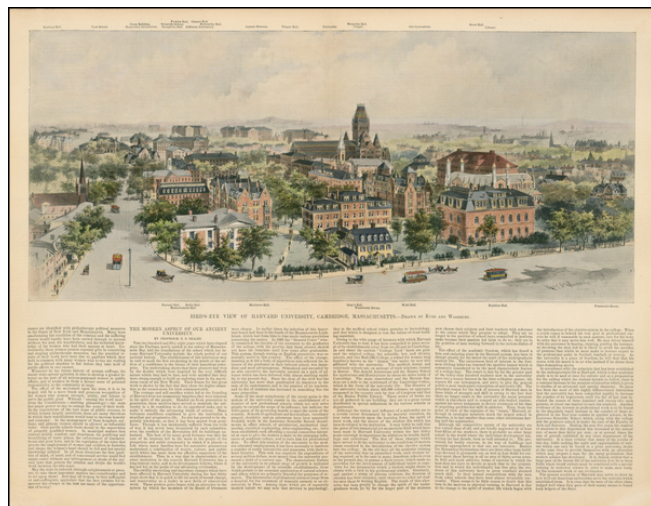

**Barry Lawrence Ruderman
Antique Maps Inc.**

7407 La Jolla Boulevard
La Jolla, CA 92037

www.raremaps.com

(858) 551-8500
blr@raremaps.com

Bird's Eye View of Harvard University, Cambridge, Massachusetts. -- Drawn By Kyes and Woodbury

Stock#: 35274
Map Maker: Harper's Weekly
Date: 1894
Place: New York
Color: Hand Colored
Condition: VG
Size: 20 x 9 inches (plus text)
Price: SOLD

Description:

Striking view of Harvard, published in *Harper's Magazine*, drawn by Kyes and Woodbury.

Detailed Condition:

Repaired tear at left, archivally backed on verso.