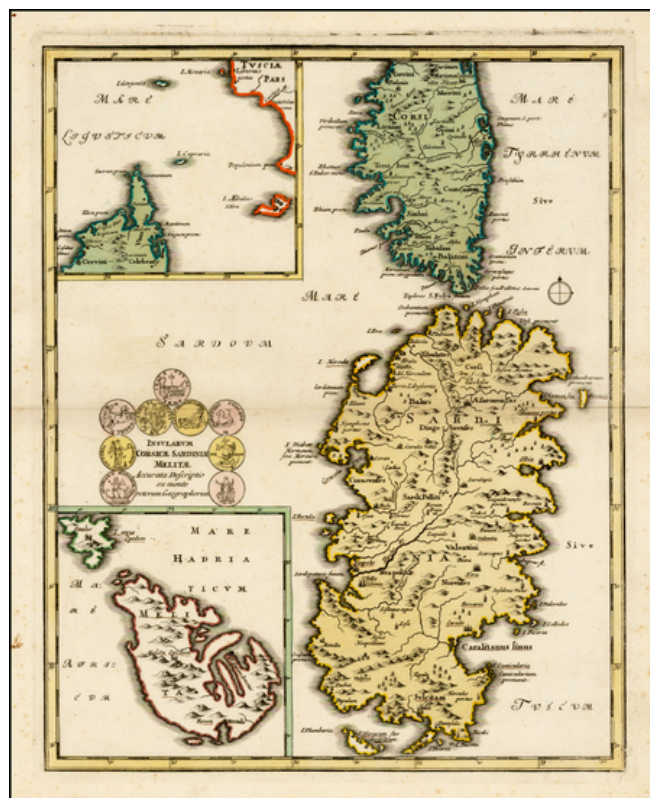

Barry Lawrence Ruderman Antique Maps Inc.

7407 La Jolla Boulevard
La Jolla, CA 92037

www.raremaps.com

(858) 551-8500
blr@raremaps.com

Insularum Corsicae Sardiniae Melitae Accurata Descriptio ex mente veterum Geographorum

Stock#: 35048
Map Maker: Weigel
Date: 1718
Place: Nuremberg
Color: Hand Colored
Condition: VG
Size: 16 x 12.5 inches
Price: SOLD

Description:

Decorative map of the islands of Corsica, Sardinia, and Malta.