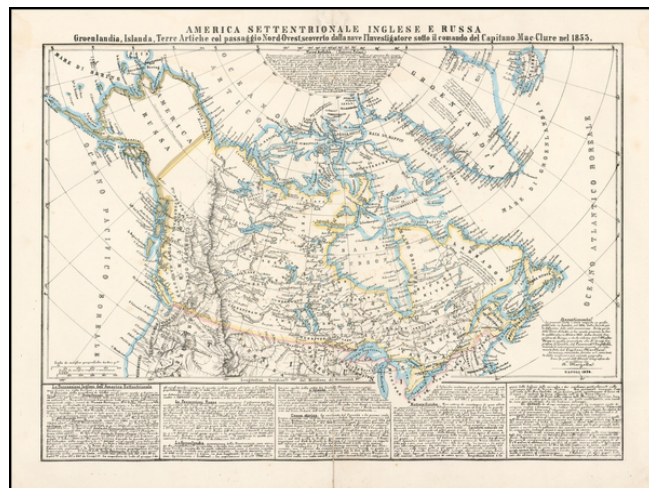

Barry Lawrence Ruderman Antique Maps Inc.

7407 La Jolla Boulevard
La Jolla, CA 92037

www.RareMaps.com

(858) 551-8500
blr@RareMaps.com

America Settentrionale Inglese E Russa Groenlandia, Islanda, Terre Artiche col passagio Nord-Ouest, scoperto dalla nae l'Investigatore sotto il comando del Capitano Mac-Clure nel 1853.

Stock#: 34730
Map Maker: Marzolla
Date: 1854
Place: Naples
Color: Hand Colored
Condition: VG+
Size: 20 x 14 inches
Price: \$345.00

Description:

Scarce map of Canada, Alaska and the Arctic, showing the discoveries in the Arctic region, including the details added by MacClure's recent expedition.