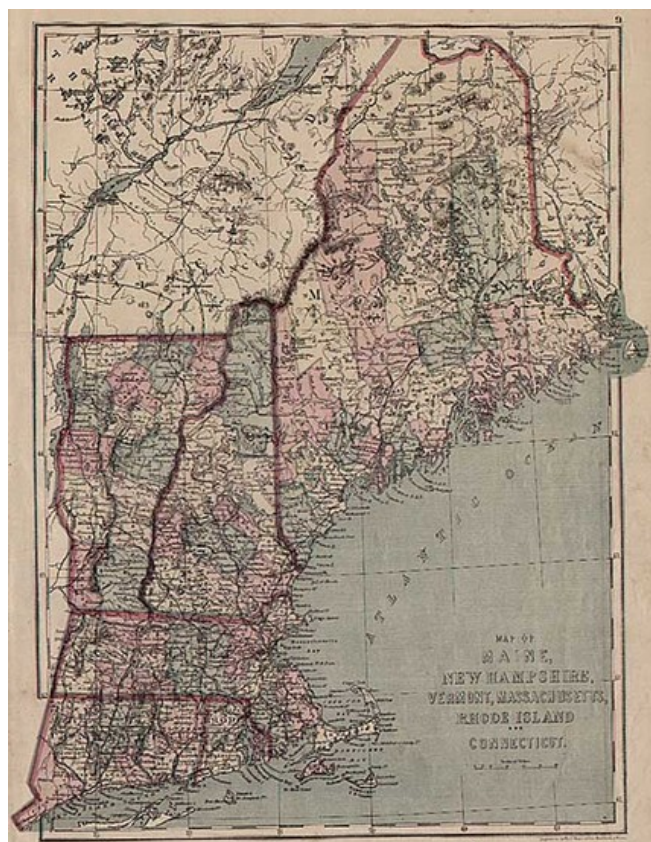

**Barry Lawrence Ruderman
Antique Maps Inc.**

7407 La Jolla Boulevard
La Jolla, CA 92037

www.raremaps.com

(858) 551-8500
blr@raremaps.com

Map of Maine, New Hampshire, Vermont, Massachusetts, Rhode Island and Connecticut.

Stock#: 3473
Map Maker: Williams
Date: 1873
Place: New York
Color: Color
Condition: VG
Size: 17 x 13 inches
Price: SOLD

Description:

Scarce regional map, colored by counties and showing towns, mountains, rivers, railroads, etc. This map was originally engraved in the late 1850s as part of a wall map by Rogers & Johnston, and represents a unique and long running collaboration between American and British cartographic publishers.