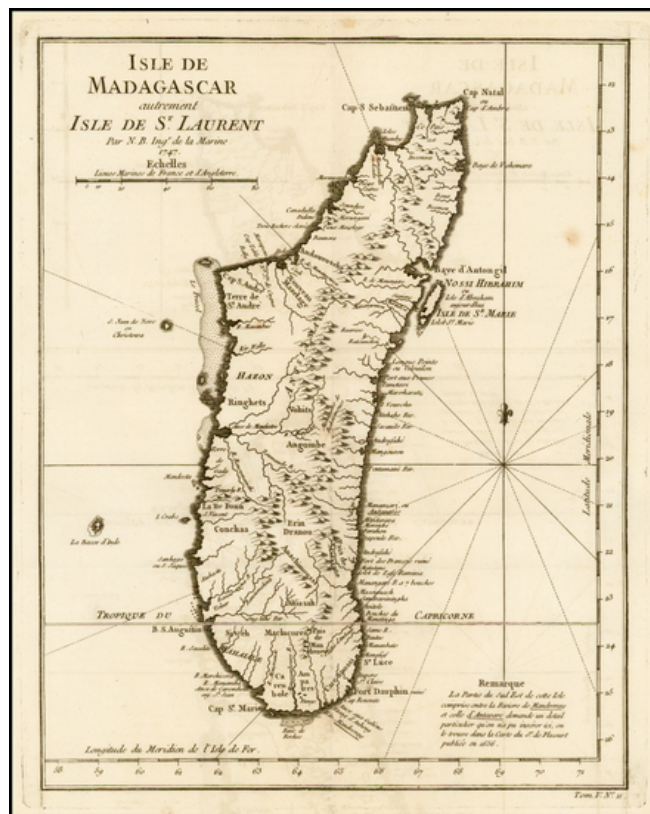

## Isle De Madagascar autrement Isle de St. Laurent . . . 1747

**Stock#:** 34275  
**Map Maker:** Bellin  
**Date:** 1747  
**Place:** Paris  
**Color:** Uncolored  
**Condition:** VG  
**Size:** 12 x 9.5 inches  
**Price:** SOLD

### Description:

Detailed map of the island of Madagascar, from one of the most important compilations of voyages published in the mid-18th Century.