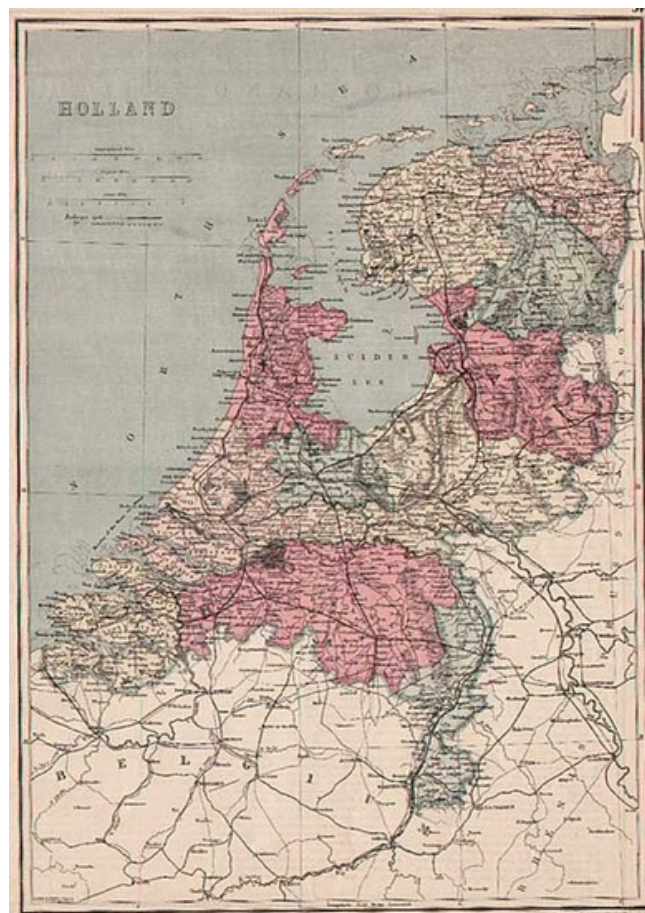

## Holland

**Stock#:** 3418  
**Map Maker:** Williams  
**Date:** 1873  
**Place:** New York  
**Color:** Color  
**Condition:** VG  
**Size:** 17 x 13 inches  
**Price:** SOLD

### Description:

Highly detailed map, colored by regions and showing towns, roads, rivers, islands, etc.