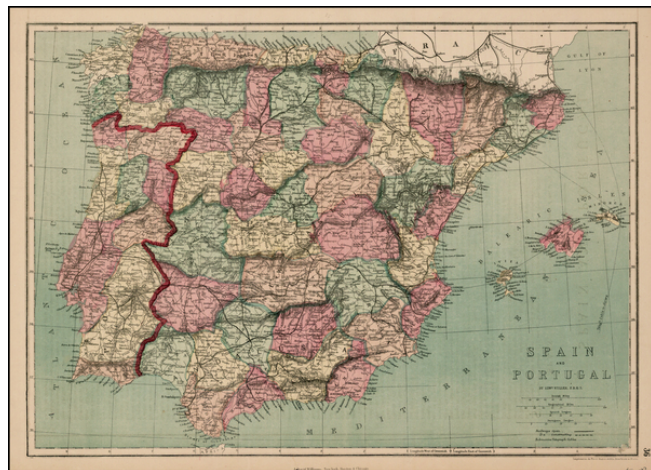

## Spain and Portugal (with Balearic Islands)

**Stock#:** 3414  
**Map Maker:** Williams  
**Date:** 1873  
**Place:** New York  
**Color:** Color  
**Condition:** VG  
**Size:** 17 x 13 inches  
**Price:** SOLD

### Description:

Highly detailed map, colored by regions and showing towns, roads, railroads, mountains, rivers, islands, etc.