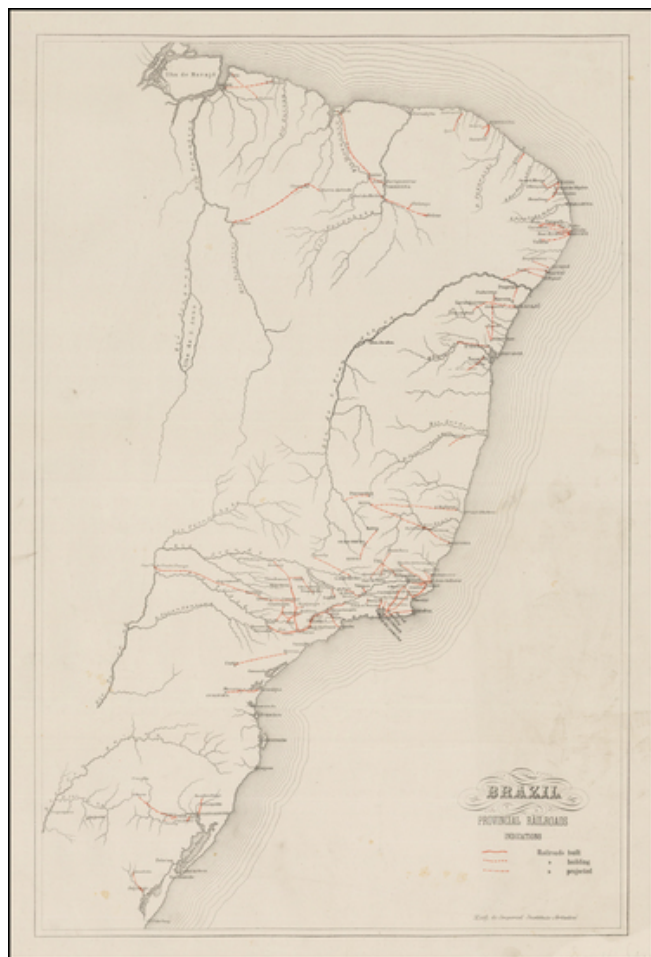

Barry Lawrence Ruderman Antique Maps Inc.

7407 La Jolla Boulevard
La Jolla, CA 92037

www.raremaps.com

(858) 551-8500
blr@raremaps.com

Brazil Provincial Railroads

Stock#: 32434mb
Map Maker: Imperial Instituto Artístico
Date: 1876
Place: Rio De Janeiro
Color: Outline Color
Condition: VG
Size: 20 x 13.5 inches
Price: \$ 295.00

Description:

Rare railroad map of Brazil, published by the Brazilian Government for distribution at the Philadelphia Centennial Exhibition in 1876.

Shows Railroads built, Railroads under Construction and Railroads projected, within Brazil.

One of the earliest obtainable maps to show railroads in Brazil.

Detailed Condition: