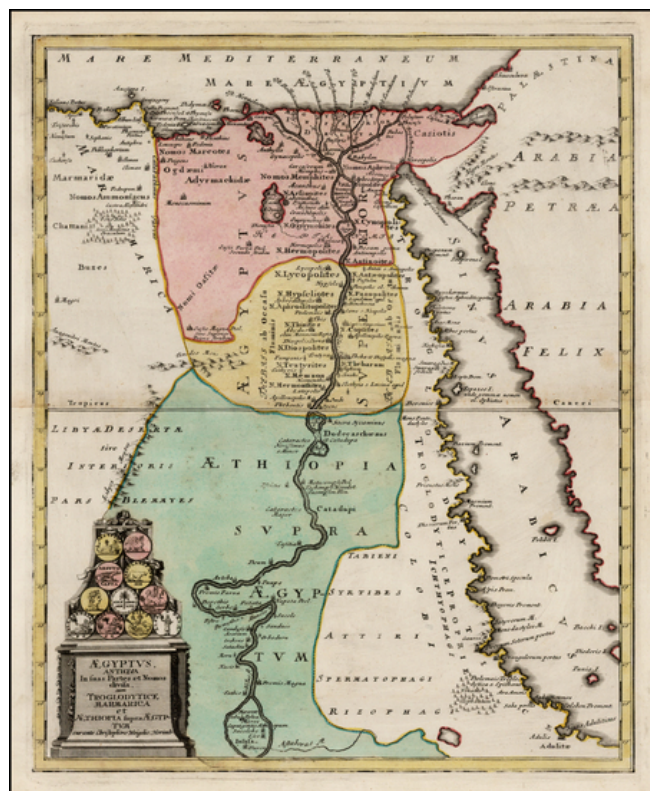

**Barry Lawrence Ruderman
Antique Maps Inc.**

7407 La Jolla Boulevard
La Jolla, CA 92037

www.raremaps.com

(858) 551-8500
blr@raremaps.com

**Aegyptus Antiqua In suas Partes et Nomos divisa cum Troglodytice Marmarica et
Aethiopia supra Aegyptum . . .**

Stock#: 31989
Map Maker: Weigel
Date: 1718
Place: Nuremberg
Color: Hand Colored
Condition: VG
Size: 15 x 12 inches
Price: SOLD

Description:

Detailed map of Egypt, embellished with a cartouche illustrating 11 early Egyptian Coins.

Provides a fine image of Egypt and the Red Sea, extending south the Astaboras River.

Detailed Condition: